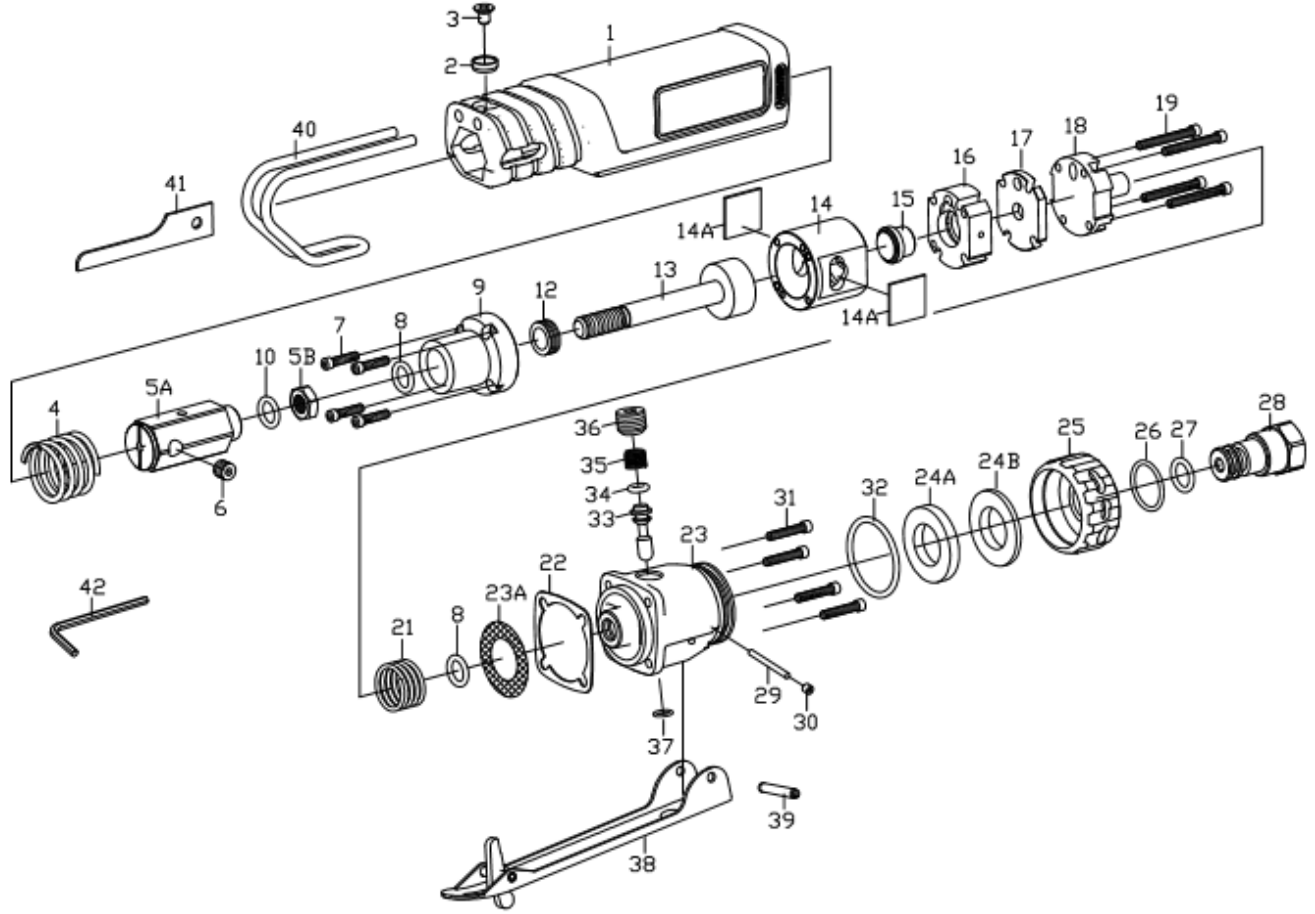

OS-311M **GAV** HAVALI TESTERE MOTORU

No.	Part No.	Parça Adı	Adet	No.	Part No.	Parça Adı	Q'ty
1	311M101B	Body	1	23A	210M706	Filter	1
2	315104	Spacer	1	24A	301709	Muffler	1
3	CF0040004N	Screw	1	24B	OR1419	O-Ring	1
4	311M607	Shock Absorbent Spring	1	25	311M105	Exhaust Deflector	1
5A	311M407	Blade Holder Ass'y	1	26	OR1619	O-Ring	1
5B	311M408	Screw	1	27	OR0913	O-Ring	1
6	HS00610006	Set Screw	1	28	311M702	Air Inlet	1
7	HC00305012E	Screw	4	29	RP2012	Front Dowel Pin	1
8	OR0812	O-Ring	2	30	HS00305003	Set Screw	1
9	311M403	Cylinder Head Ass'y	1	31	HC00305014	Screw	4
10	OR0609-1	O-Ring	1	32	OR2630	O-Ring	1
12	314418	Bumper	1	33	311M602	Valve Stem	1
13	311M402	Piston Ass'y	1	34	OR0307	O-Ring	1
14	311M401	Cylinder	1	35	318603	Spring	1
14A	210M715	Muffler	2	36	HS01802808	1/8 Set Screw	1
15	314302	Automatic Valve	1	37	OR0507	O-Ring	1
16	311M301	Valve Chest	1	38	316611	Safety Lever Ass'y	1
17	311M303	Valve Seat	1	39	SP3020	Spring Pin	1
18	311M304	Adaptor	1	40	311M704	Holder	1
19	HC00305024E	Screw	4	41	314918Z	18T Saw Blade	1
21	311M608	Spring	1		314924Z	24T Saw Blade	1
22	311M202	Spacer	1		314932Z	32T Saw Blade	1
23	311M201B	Admission Valve Main Body	1	42	314933	3mm Hex Wrench	1